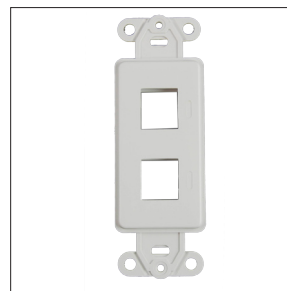

Faceplates

NTL-PBLANK
FACEPLATE, KEYSTONE
- Blank

NTL-P1-WH
FACEPLATE, KEYSTONE
- 1 position

NTL-P2-WH
FACEPLATE, KEYSTONE
- 2 position

NTL-P3-WH
FACEPLATE, KEYSTONE
- 3 position

NTL-P4-WH
FACEPLATE, KEYSTONE
- 4 position

NTL-P6-WH
FACEPLATE, KEYSTONE
- 6 position

NTL-P8-WH
FACEPLATE, KEYSTONE
- 8 position
- Double gang

NTL-P12-WH
FACEPLATE, KEYSTONE
- 12 position
- Double gang

Faceplates

NTL-P1-ST
FACEPLATE, KEYSTONE
- 1 Positions
- Stainless steel
- Designed for wallmounting IP Phones

NTL-P2-ST
FACEPLATE, KEYSTONE
- 2 Positions
- Stainless steel

NTL-DF1-W
DECORA COVER PLATE
- Single gang

NTL-DF2-W
DECORA COVER PLATE
- Double gang

NTL-DP1-W
DECORA STRAP
- 1 position

NTL-DP2-W
DECORA STRAP
- 2 position

NTL-DP3-W
DECORA STRAP
- 3 position

NTL-DP4-W
DECORA STRAP
- 4 position