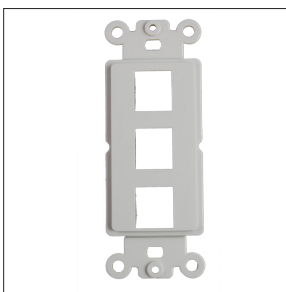

Faceplates

NTL-PBLANK
FACEPLATE, KEYSTONE
- Blank

NTL-P1-WH
FACEPLATE, KEYSTONE
- 1 position

NTL-P2-WH
FACEPLATE, KEYSTONE
- 2 position

NTL-P3-WH
FACEPLATE, KEYSTONE
- 3 position

NTL-P4-WH
FACEPLATE, KEYSTONE
- 4 position

NTL-P6-WH
FACEPLATE, KEYSTONE
- 6 position

NTL-P8-WH
FACEPLATE, KEYSTONE
- 8 position
- Double gang

NTL-P12-WH
FACEPLATE, KEYSTONE
- 12 position
- Double gang

Faceplates

NTL-P1-ST
FACEPLATE, KEYSTONE
- 1 Positions
- Stainless steel
- Designed for wallmounting IP Phones

NTL-P2-ST
FACEPLATE, KEYSTONE
- 2 Positions
- Stainless steel

NTL-DF1-W
DECORA COVER PLATE
- Single gang

NTL-DF2-W
DECORA COVER PLATE
- Double gang

NTL-DP1-W
DECORA STRAP
- 1 position

NTL-DP2-W
DECORA STRAP
- 2 position

NTL-DP3-W
DECORA STRAP
- 3 position

NTL-DP4-W
DECORA STRAP
- 4 position