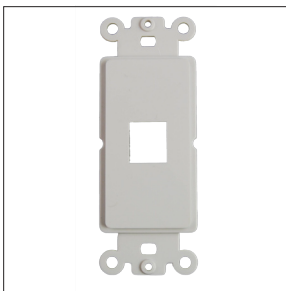

Faceplates

NTL-PBLANK
FACEPLATE, KEYSTONE
- Blank

NTL-P1-WH
FACEPLATE, KEYSTONE
- 1 position

NTL-P2-WH
FACEPLATE, KEYSTONE
- 2 position

NTL-P3-WH
FACEPLATE, KEYSTONE
- 3 position

NTL-P4-WH
FACEPLATE, KEYSTONE
- 4 position

NTL-P6-WH
FACEPLATE, KEYSTONE
- 6 position

NTL-P8-WH
FACEPLATE, KEYSTONE
- 8 position
- Double gang

NTL-P12-WH
FACEPLATE, KEYSTONE
- 12 position
- Double gang

Faceplates

NTL-P1-ST
FACEPLATE, KEYSTONE
- 1 Positions
- Stainless steel
- Designed for wallmounting IP Phones

NTL-P2-ST
FACEPLATE, KEYSTONE
- 2 Positions
- Stainless steel

NTL-DF1-W
DECORA COVER PLATE
- Single gang

NTL-DF2-W
DECORA COVER PLATE
- Double gang

NTL-DP1-W
DECORA STRAP
- 1 position

NTL-DP2-W
DECORA STRAP
- 2 position