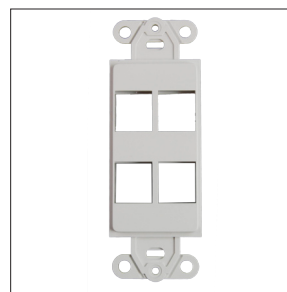

Faceplates

NTL-PBLANK
FACEPLATE, KEYSTONE
- Blank

NTL-P1-WH
FACEPLATE, KEYSTONE
- 1 position

NTL-P2-WH
FACEPLATE, KEYSTONE
- 2 position

NTL-P3-WH
FACEPLATE, KEYSTONE
- 3 position

NTL-P4-WH
FACEPLATE, KEYSTONE
- 4 position

NTL-P6-WH
FACEPLATE, KEYSTONE
- 6 position

NTL-P8-WH
FACEPLATE, KEYSTONE
- 8 position
- Double gang

NTL-P12-WH
FACEPLATE, KEYSTONE
- 12 position
- Double gang

Faceplates

NTL-P1-ST
FACEPLATE, KEYSTONE
- 1 Positions
- Stainless steel
- Designed for wallmounting IP Phones

NTL-P2-ST
FACEPLATE, KEYSTONE
- 2 Positions
- Stainless steel

NTL-DF1-W
DECORA COVER PLATE
- Single gang

NTL-DF2-W
DECORA COVER PLATE
- Double gang

NTL-DP1-W
DECORA STRAP
- 1 position

NTL-DP2-W
DECORA STRAP
- 2 position

NTL-DP3-W
DECORA STRAP
- 3 position

NTL-DP4-W
DECORA STRAP
- 4 position