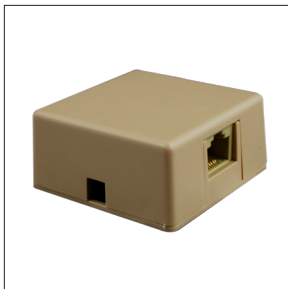

Voice Jacks

NTL-104W

JACK, BASEBOARD
- 4 position
- White
- Also available 6 position (NTL-106W)

NTL-204S

FLUSH MOUNT JACK
- Ivory

NTL-204SW

JACK, FLUSH
- White

NTL-2044W

FLUSH MOUNT JACK
- Duplex

Colours Available:
White & Ivory

868355

UNIVERSAL WALL MOUNT JACK
- Wall mount
- Ivory

868354

UNIVERSAL WALL MOUNT JACK
- Wall mount
- White

107192

STAND OFF FOR WALL MOUNT JACK
- Ivory
- Back plate for 868355

195626

STAND OFF FOR WALL MOUNT JACK
- White
- Back plate for 868354

Voice Jacks

460-465-SS
UNIVERSAL WALL MOUNT JACK
 - Wall mount
 - Stainless steel

NTL-204FM
JACK, FLUSH
 - RG59/voice
 - White

NTL-20F
JACK, FLUSH
 - RG59
 - White

NTL-41A4
CONNECTING BLOCK

CA38A
ALARM JACK
 - With shorting bar

NTL-4P4C
CURLY CORD MOD PLUG
 - For curly cords

NTL-6P4C
MODPLUG, 6 POSITION
 - 4 conductor
 - For 4 conductor line cord

NTL-8P8C
RJ45 MOD PLUG
 - For solid CAT5E cable