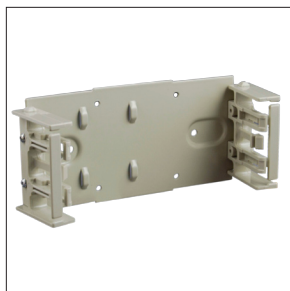

Cross Connect

NTL-1A

1A CONNECTOR
- 25 Pair

NTL-1A4

1A4 CONNECTOR
- 25 Pair

NTL-10A

10 POSITION MOUNT
- 250 Pair

NTL-10B

4 POSITION MOUNT
- 100 Pair

NTL-10C

2 POSITION MOUNT
- 50 Pair

7023716

CROSS-CONNECT WIRE 2PR
- 24 AWG
- Orange/white - white/orange
- Blue/white - white/blue

7041916

CROSS-CONNECT WIRE 1PR
- 24 AWG
- Yellow/blue - blue/yellow