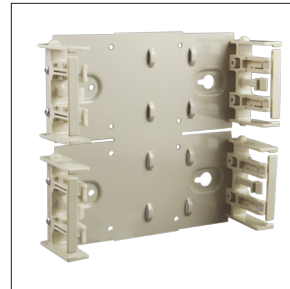

Cross Connect

NTL-1A

1A CONNECTOR
- 25 Pair

NTL-1A4

1A4 CONNECTOR
- 25 Pair

NTL-10A

10 POSITION MOUNT
- 250 Pair

NTL-10B

4 POSITION MOUNT
- 100 Pair

NTL-10C

2 POSITION MOUNT
- 50 Pair

7023716

CROSS-CONNECT WIRE 2PR
- 24 AWG
- Orange/white - white/orange
- Blue/white - white/blue

7041916

CROSS-CONNECT WIRE 1PR
- 24 AWG
- Yellow/blue - blue/yellow