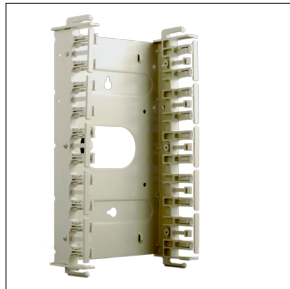

Cross Connect

NTL-1A

1A CONNECTOR
- 25 Pair

NTL-1A4

1A4 CONNECTOR
- 25 Pair

NTL-10A

10 POSITION MOUNT
- 250 Pair

NTL-10B

4 POSITION MOUNT
- 100 Pair

NTL-10C

2 POSITION MOUNT
- 50 Pair

7023716

CROSS-CONNECT WIRE 2PR
- 24 AWG
- Orange/white - white/orange
- Blue/white - white/blue

7041916

CROSS-CONNECT WIRE 1PR
- 24 AWG
- Yellow/blue - blue/yellow