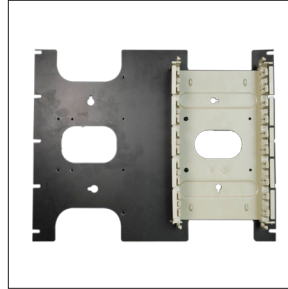

- 20" Deep
- 19" Rack mount

NTL-RR-FRN

FRONT MOUNT SHELF

- 12" Deep
- 19" Rack mount
- Direct wall mount

IPC-1023B

19" RACK MOUNT WITH KEYBOARD & BUILT MOUSE

NTL-RR-POWER

HORIZONTAL POWER BAR

- 6 Positions
- 19" Rack mount

Racks, Brackets & Accessories

NTL-RR-PWR-VRT

VERTICAL POWER BAR
 - 10 Positions
 - Mounts on a 77" rack

NTL-RR-BIX PANEL

UNIVERSAL BIX MOUNT FOR 19 INCH RACKS

NTL-WBKT-2U

WALL MOUNT BRACKET
 - Depth Adjustable (9" - 13")
 - Hinged