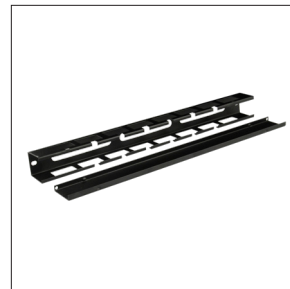

Racks, Brackets & Accessories

NTL-RR77-FLAT

DATA RACK
 - 77"
 - Welded
 - Free standing
 - 19"

NTL-RR-48

DATA RACK (1/2 RACK)
 - 48"
 - Welded
 - Free standing
 - 19"

NTL-CG-7746

VERTICAL WIRE MANAGER
 - For 77" rack

NTL-RR-CHIMNEY

36" VERTICAL WIRE MANAGER EXTENSION

NTL-HWM-HINGE

HORIZONTAL WIRE MANAGER
 - Hinged door
 - Black
 - 2 U
 - 19" Rack Mount

NTL-JE312

CABLE MANAGEMENT DUCT 1U
 - 1 U
 - 19" Rack Mount
 - Removable cover

NTL-HWM-BK

HORIZONTAL WIRE MANAGER
 - Black
 - Slotted type
 - Removable cover
 - 2 U
 - 19" Rack mount

NTL-HWM-RD

HORIZONTAL WIRE MANAGER
 - Red
 - Slotted type
 - Removable cover
 - 2 U
 - 19" Rack mount

- 20" Deep
- 19" Rack mount

NTL-RR-FRN

FRONT MOUNT SHELF

- 12" Deep
- 19" Rack mount
- Direct wall mount

IPC-1023B

19" RACK MOUNT WITH KEYBOARD & BUILT MOUSE

NTL-RR-POWER

HORIZONTAL POWER BAR