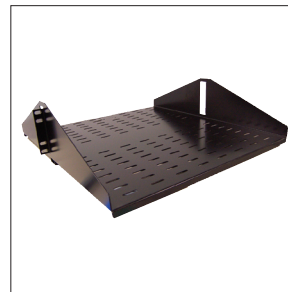

Racks, Brackets & Accessories

NTL-HWM-BL

HORIZONTAL WIRE MANAGER

- Blue
- Slotted type
- Removable cover
- 2 U
- 19" Rack mount

NTL-HWM-YL

HORIZONTAL WIRE MANAGER

- Yellow
- Slotted type
- Removable cover
- 2 U
- 19" Rack mount

NTL-HWM-GR

HORIZONTAL WIRE MANAGER

- Green
- Slotted type
- Removable cover
- 2 U
- 19" Rack mount

NTL-RR-CEN

CENTER MOUNT SHELF

- 19" Deep
- 19" Rack mount

NTL-RR-KM

KEYBOARD / MONITOR SHELF

- 20" Deep
- 19" Rack mount

NTL-RR-FRN

FRONT MOUNT SHELF

- 12" Deep
- 19" Rack mount
- Direct wall mount

IPC-1023B

19" RACK MOUNT WITH KEYBOARD & BUILT MOUSE

NTL-RR-POWER

HORIZONTAL POWER BAR