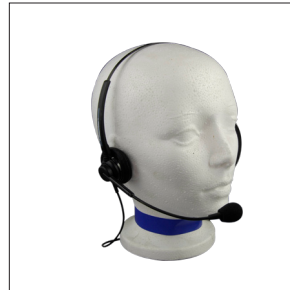

Headsets

NTL2000N

HEADSET WITH UNIVERSAL HEADSET AMPLIFIER KIT

- Consists of:
NTL2020N (noise cancelling headset)
NTL1000A (universal amplifier)
- Optional power supply available

NTL2020N

NORMATE HEADSET

- High quality
- Affordable pricing
- Noise cancelling
- Quick disconnect
- Flexible microphone boom
- Nortel Meridian & NEC direct plug-in
- Light weight for all day comfort
- **Converts to OVER-THE-EAR headset**

NTL2025N

NORMATE HEADSET

- High quality
- Affordable pricing
- Noise cancelling
- Quick disconnect
- Flexible microphone boom
- Nortel Meridian & NEC direct plug-in
- Light weight for all day comfort
- **Converts to OVER-THE-EAR headset**

NTL2030N

NORMATE HEADSET

- Telescopic voice tube
- High quality
- Affordable pricing
- Quick disconnect
- Nortel Meridian & NEC direct plug-in
- Light weight for all day comfort

NTL2040N

NORMATE BINAURAL HEADSET

- Designed for call center/ noisy locations
- Exceptional sound quality
- Noise cancelling
- Quick disconnect
- Flexible microphone boom
- Nortel Meridian & NEC direct plug-in
- Light weight for all day comfort