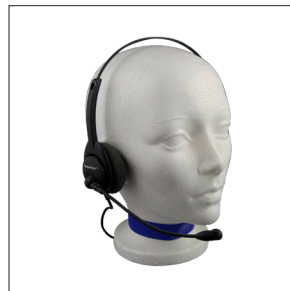

NTL2025N

NORMATE HEADSET

- High quality
- Affordable pricing
- Noise cancelling
- Quick disconnect
- Flexible microphone boom
- Nortel Meridian & NEC direct plug-in
- Light weight for all day comfort
- **Converts to OVER-THE-EAR headset**

NTL2030N

NORMATE HEADSET

- Telescopic voice tube
- High quality
- Affordable pricing
- Quick disconnect
- Nortel Meridian & NEC direct plug-in
- Light weight for all day comfort

NTL2040N

NORMATE BINAURAL HEADSET

- Designed for call center/ noisy locations
- Exceptional sound quality
- Noise cancelling
- Quick disconnect
- Flexible microphone boom
- Nortel Meridian & NEC direct plug-in
- Light weight for all day comfort

NTL2050N

NORMATE HEADSET

- High quality
- Affordable pricing
- Noise cancelling
- Quick disconnect
- Flexible microphone boom
- Nortel Meridian & NEC direct plug-in
- Light weight for all day comfort
- **Exceptional durability**