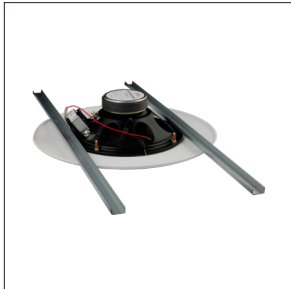

NTL0475

CEILING SPEAKER
 - 5 Watt multi-tap

NTL0475V

CEILING SPEAKER
 - 5 Watt multi-tap
 - Volume control

NTL0476

HORN
 - Metal
 - 15 Watt multi-tap
 - Indoor / Outdoor

70 Volt Paging

NTL477

- CEILING SPEAKER**
- 5 Watts multi-tap
 - 6 inch speaker
 - Spring clamp for easy install
 - Includes back box

NTL-EAM10W

- VOLUME CONTROL**
- 10 Watt

NTL0475B

- CEILING SPEAKER MOUNTING BRACKET**
- T Bar supports for drop ceiling