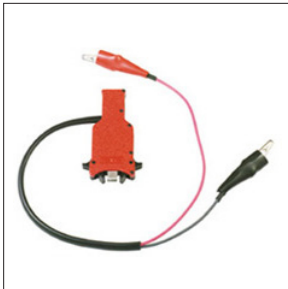

Tools

NTL-G02
2 IN 1 MODULAR CRIMP TOOL

NTL-G14
ADJUSTABLE WIRE STRIPPER

NTL-G10
UNIVERSAL WIRE STRIPPER

NTL-ST-1016
2 IN 1 MODULAR CRIMP TOOL
- Ratchet type

NTL-G04
110 PUNCH TOOL
- Chisel cutting action

NTL-G05
110 IMPACT TOOL
- Chisel cutting action

NTL-1ATOOL
BIX PUNCH TOOL

NTL-G09
110 IMPACT TOOL
- Side hooks
- Scissor cutting action

Tools

NTL-HT-336K3
8.7" HEX SERIES CRIMPING
TOOL

NTL-HT-H510B
ALL IN ONE PROFESSIONAL
WATERPROOF CONNECTOR
CRIMPING TOOL

NTL-17A
1A BIX CLIP TOOL
- NORDX/CDT P0706233

T25M
ARROW STAPLE GUN

T25716PLN
NARROW ROUND CROWN
STAPLES

SCREW-#8-ANCHOR
SCREW
- #8 Anchor
- Nylon
- 100 Pack

SCREW-8x3/4
SCREW
- #8 x 3/4
- Wood screw
- 100 pack